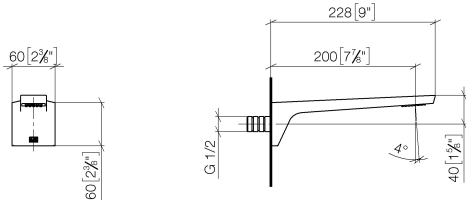

**CL.1 Wall-mounted basin spout without pop-up waste - Champagne (22kt Gold)**

CL.1

13 800 705

- 200mm projection
- fixed spout
- rectangular spray pattern with 40 individual jets
- hole diameter 37 mm
- lead-free
- 1/2" connection
- plug-link mounting
- max. flow 4.5 l/min
- This product can help a building meet the requirements of Green Building Rating Systems, e.g. LEED®, BREEAM®, DGNB

mm [inches]

**Flow rate chart**

**Codes & Standards**

ASME  
A112.18.1/CSA  
B125.1

California Energy  
Commission  
(CEC)

NSF/ANSI 372

NSF/ANSI/CAN  
61

Water Sense