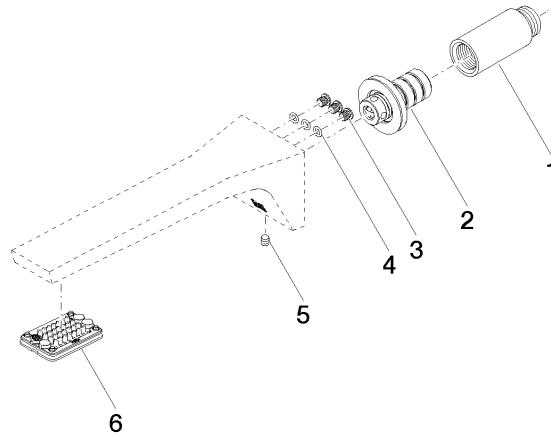

CL.1 Wall-mounted basin spout without pop-up waste - Champagne (22kt Gold)

---

CL.1

13 800 705

Certificates

---

IAPMO\_N-4976. IAPMO\_8834 (1). IAPMO\_6397.

13 800 705

### Spare parts list

No.	Item Number	Name	Quantity used	Delivery time
1	09 24 03 081 10 90	extension	1	2
2	90 24 03 108 01 90	nipple set	1	2
3	09 30 30 113 20 90	screw	3	2
4	09 14 10 001 90	seal	3	2
5	90 31 11 004 00 90	pin	1	2
6	90 11 02 297 00 90	aerator	1	2